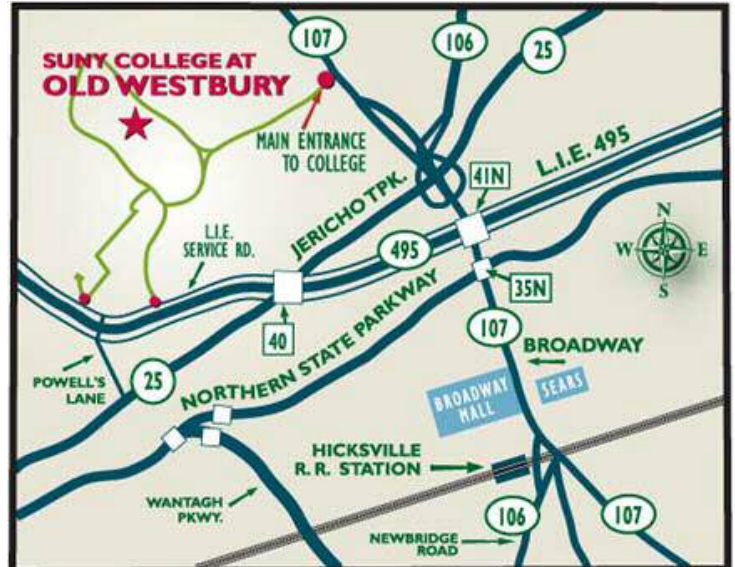

Location :

**SUNY Old Westbury
Clark Athletic Center**

*** Please bring slippers and wear them before entering the pool***

Directions to SUNY Old Westbury Location

From Long Island Expressway (I - 495):

Travel to EXIT 41N, route 106/107.

Proceed north for 1 ½ miles to the campus entrance

Or

From Northern State Parkway:

Travel to EXIT 35N, route 106/107.

Proceed north 1 ½ miles to the campus entrance

Or

If you will like to use the GPS:

Please insert the following address for
SUNY Old Westbury main campus entrance:

2534 Cedar Swamp Rd, Glen Head NY 11545

Once you enter the SUNY Old Westbury campus, please follow campus signs to the **CLARK ATHLETIC CENTER**. Upon arrival, you will see a parking lot and the athletic center building. The swimming pool is located on the first floor, first door on the left.

Note: Please enter SUNY Old Westbury through their main campus entrance. Any other entrances may be closed during the weekend!