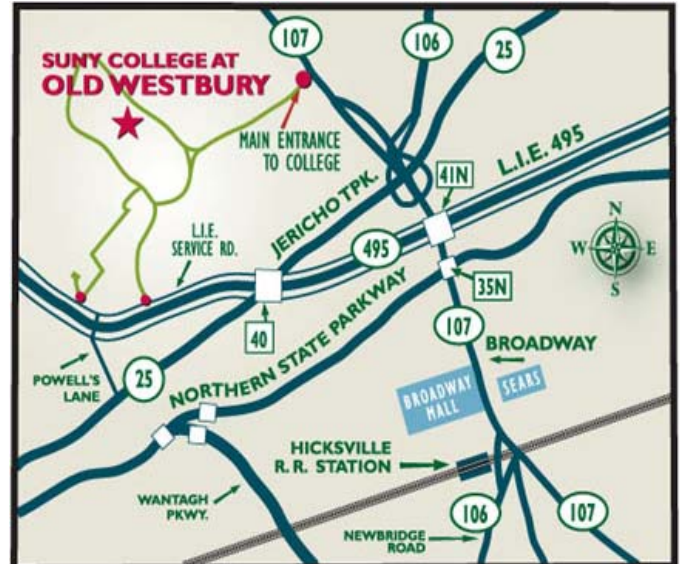

Directions to SUNY College at Old Westbury

(Please don't use Mapquest or GPS to get directions)

From the Long Island Expressway (Route 495), east or west: Travel to exit 41 north, Route 106/107. Proceed north for 1½ miles to the campus entrance.

Or

From the Northern State Parkway, east or west: Travel to exit 35 North, Route 106/107. Proceed north for 1½ miles to the campus entrance.

The Main Entrance to the college is located on the west side of Rte. 107 approximately one mile north of Jericho Turnpike.

Campus Sign

Parking Lots

Athletic Center

如何前往海豚游泳長島場地

請注意：**GPS不適用本場地！**
所有人（學生及家長）務必自備**拖鞋**，更換後才能入場！

請經由 LIE (495 長島快速公路)
41N出口下交流道，之後請保持在**左側車道**，走107公路約1½英里，留意左側SUNY COLLEGE AT OLD WESTBURY 大型路標，依指示**左轉**進入校區。

進入SUNY校區後，請順著校區道路前進。每個岔路口都有校區指示路標。請依照路標的指示，前往**CLARK ATHLETIC CENTER**（就是海豚長島的游泳場地）。免費停車場供家長停車。再次提醒您一定要帶**拖鞋**來（否則不能進入），並且**確實更換拖鞋**之後才能入場。